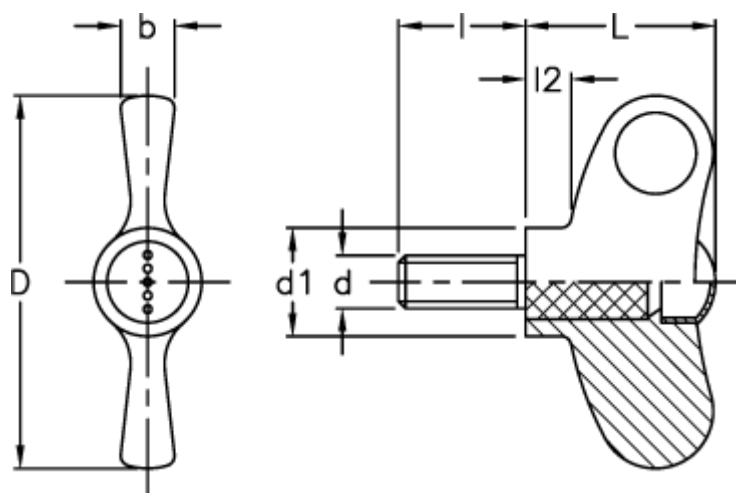

Article number: 23052235114

Description: E+G Wing screw
EWN.48 p-M5x16-C4, yellow cap

Measures

| | |
|------|--------|
| b | = 7 |
| D | = 47 |
| d1 | = 13.5 |
| d 6g | = M5 |
| l | = 16 |
| L | = 24 |
| l2 | = 5.5 |